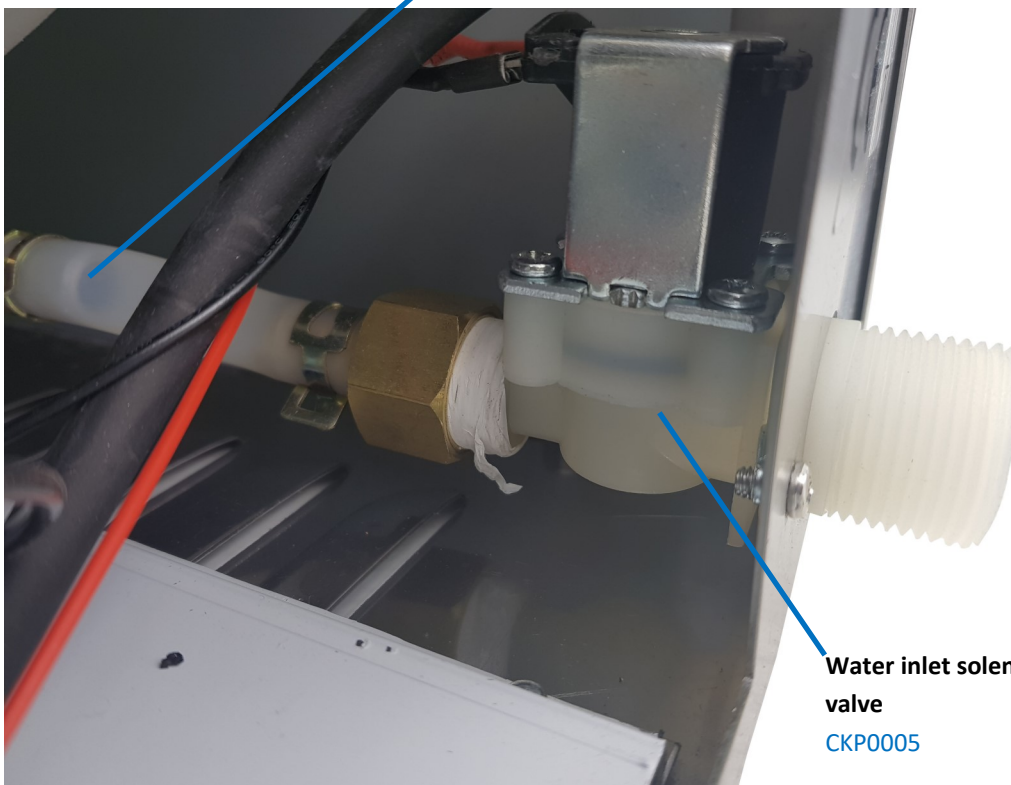

Parts Manual—Cater-Brew CK0233 10 Litre Autofill Water Boiler

Power relay

PCB board

CKP0007

# 4 Parts Locations – Power Relay & PCB Board

**Airproof mat**  
CKP0065

**Water box**

**Water box cover**