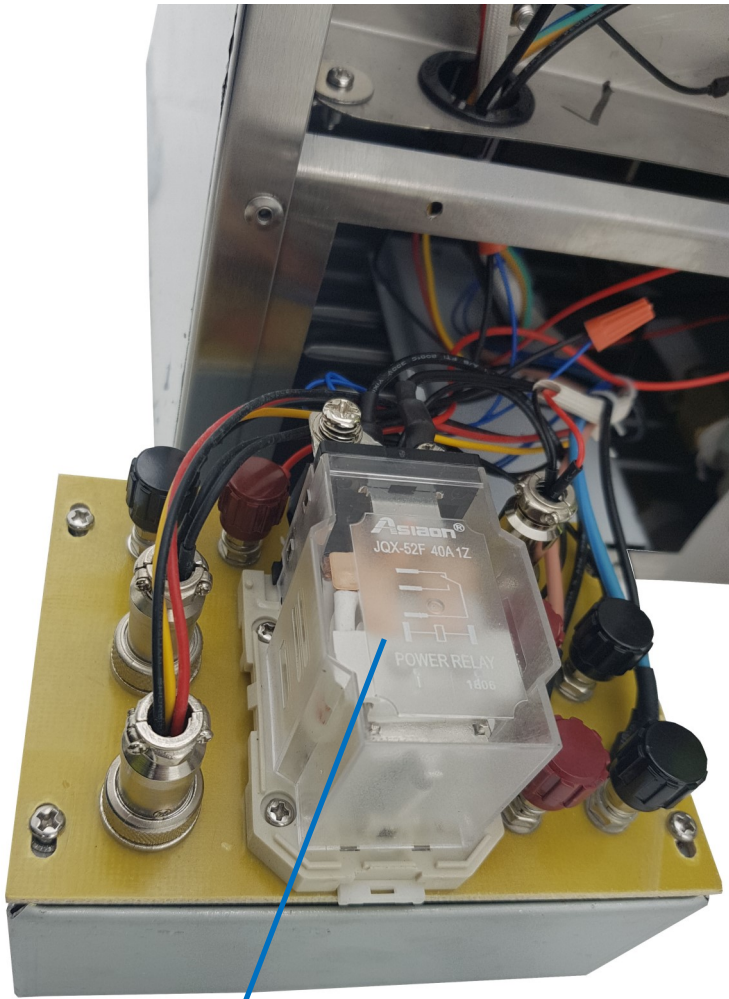

Parts Manual—Cater-Brew CK0233 10 Litre Autofill Water Boiler

Power relay

PCB board

CKP0007

# 4 Parts Locations – Power Relay & PCB Board

**Airproof mat**  
CKP0065

**Water box**

**Water box cover**