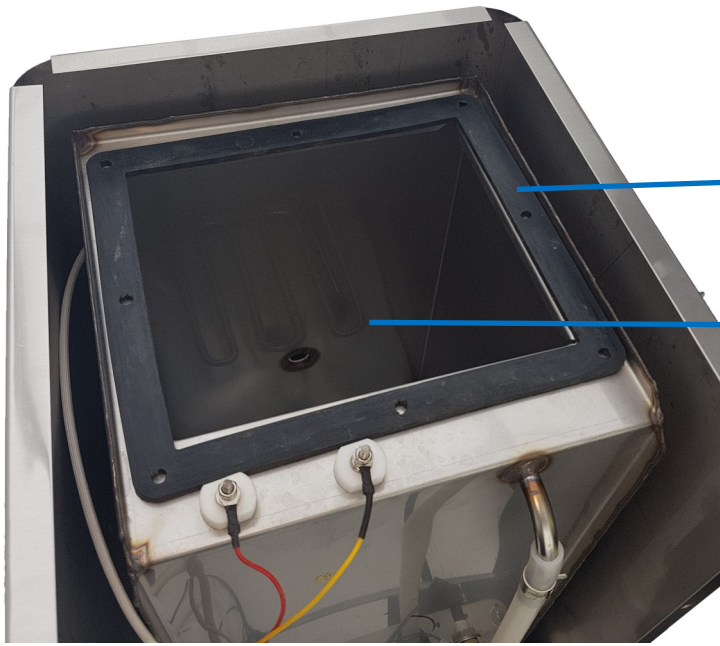

Parts Manual—Cater-Brew CK0233 10 Litre Autofill Water Boiler

Power relay

PCB board

CKP0007

# 4 Parts Locations – Power Relay & PCB Board

**Airproof mat**  
CKP0065

**Water box**

**Water box cover**