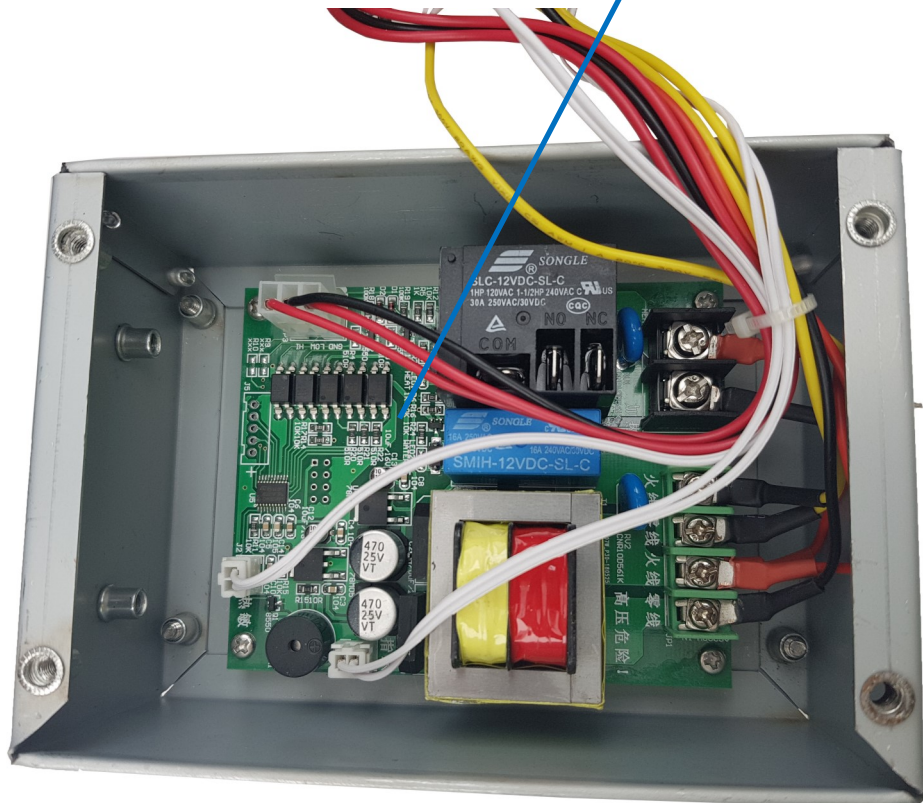

Parts Manual—Cater-Brew CK0233 10 Litre Autofill Water Boiler

Power relay

PCB board

CKP0007

# 4 Parts Locations – Power Relay & PCB Board

**Airproof mat**  
CKP0065

**Water box**

**Water box cover**