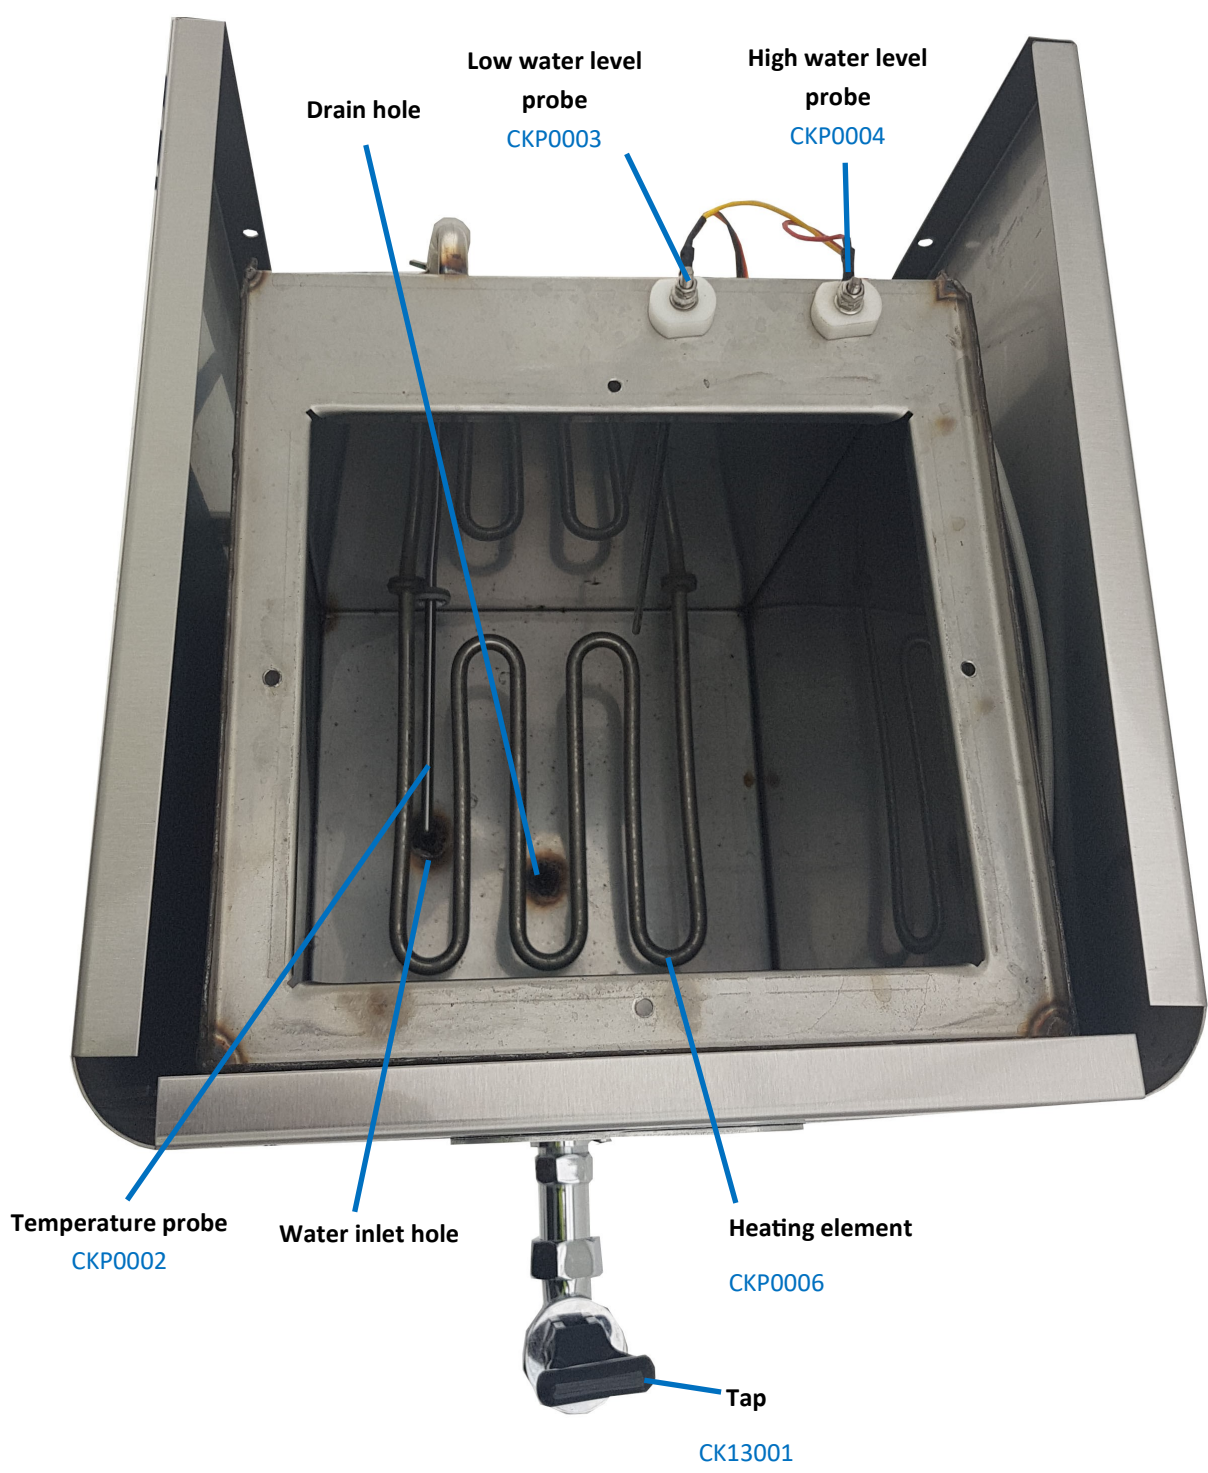

Parts Manual—Cater-Brew CK0233 10 Litre Autofill Water Boiler

Power relay

PCB board

CKP0007

# 4 Parts Locations – Power Relay & PCB Board

**Airproof mat**  
CKP0065

**Water box**

**Water box cover**