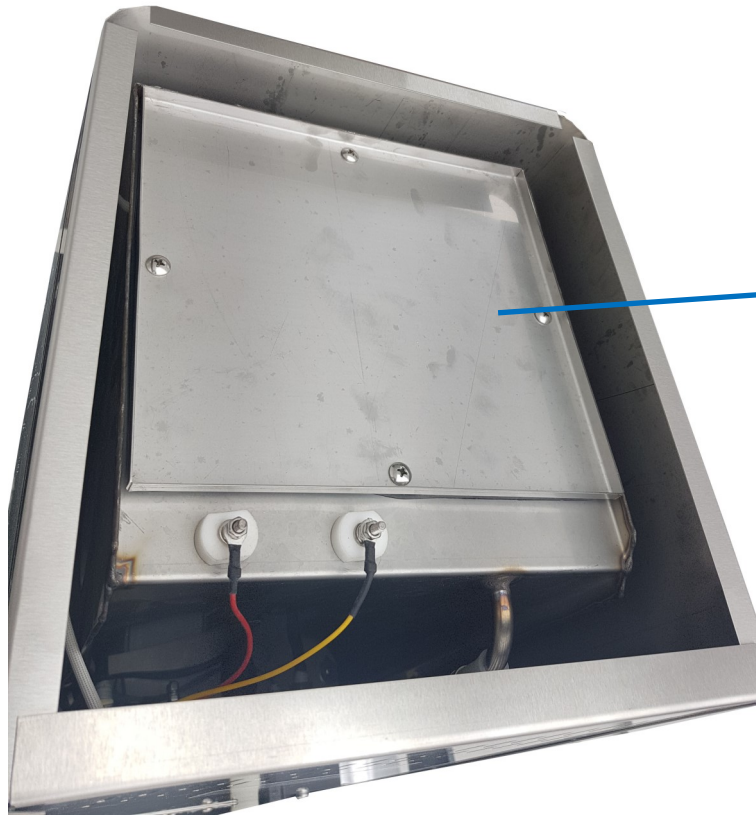

Parts Manual—Cater-Brew CK0233 10 Litre Autofill Water Boiler

Power relay

PCB board

CKP0007

# 4 Parts Locations – Power Relay & PCB Board

**Airproof mat**  
CKP0065

**Water box**

**Water box cover**