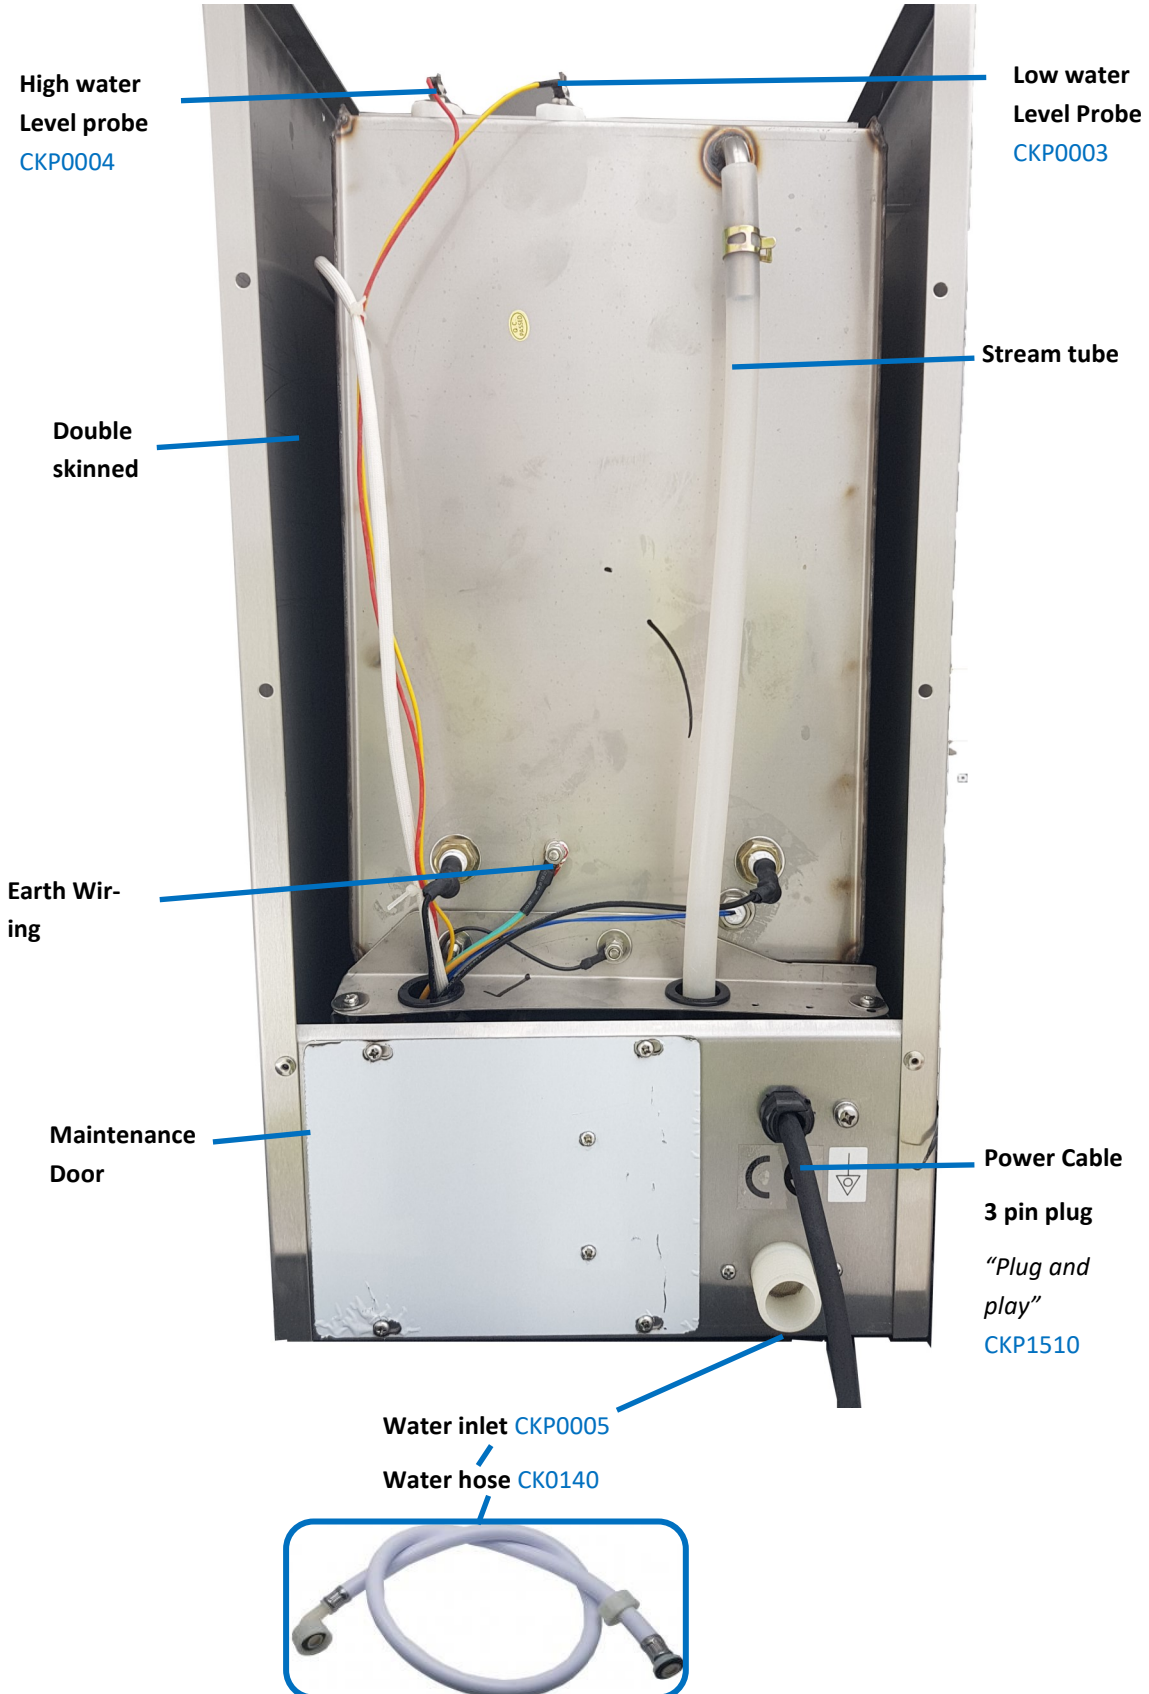

Parts Manual—Cater-Brew CK0233 10 Litre Autofill Water Boiler

Power relay

PCB board

CKP0007

# 4 Parts Locations – Power Relay & PCB Board

**Airproof mat**  
CKP0065

**Water box**

**Water box cover**